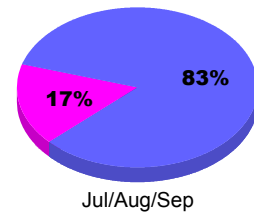

**Membership Results
2012-2013**

**Membership
2011-2012**

Month	Net Memb Goal	Actual New Memb	Actual Dropped Memb	Gain/Loss of Memb	Gain/Loss of Memb
Jul/Aug/Sep	40	38	-27	11	-1
Totals	40	38	-27	11	-1

Membership Results 2012-2013

Goal, New, Dropped, Gain/Loss

Comparison of Membership Gain/Loss

Current Year Compared to the Previous Year

Gender Comparison 2012-2013

Male Female