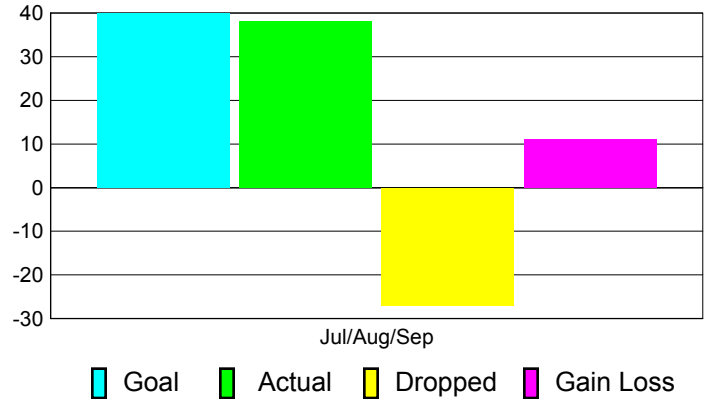

Membership Results 2012-2013

Goal, New, Dropped, Gain/Loss